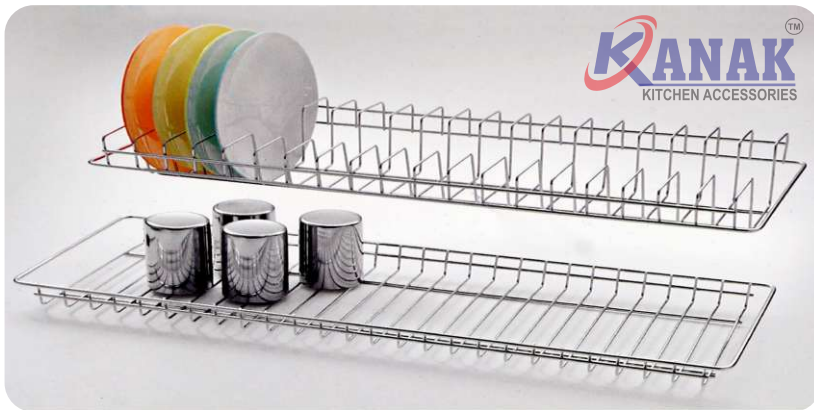

Glass Try & Plate Try

Width	21, 24, 26, 28, 32
Depth	10

(In Inches)