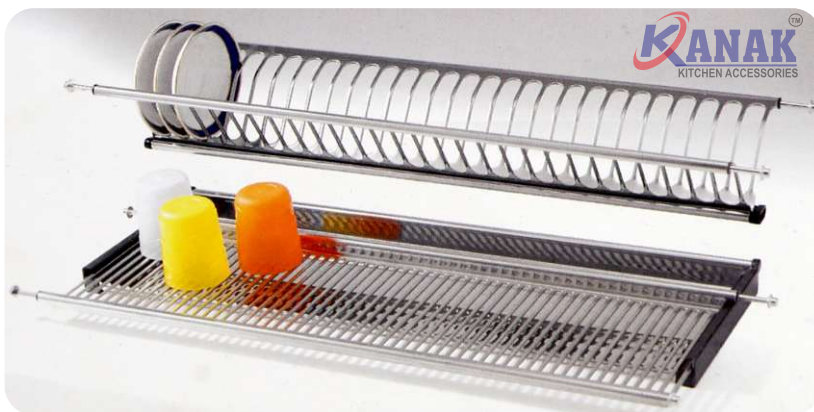

### Glass Try & Plate Try

Width	21, 24, 26, 28, 32
Depth	10

(In Inches)